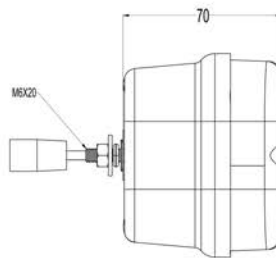

# TD DIRECTION LAMP NASO FLAT

## Features

- 1 Functions; Turn Indicator
- Specially designed for US Market
- Stainless Steel Reflectors Perfect seating system
- Cables can be customized according to customer requests.
- % 100 tested before delivery
- Can be used direct mounting or Ankastre mounting

PARTS	PARTS NAME	PARTS NO
	TD POSITION & DIRECTION LAMP NASO FLAT	0001.3205.XXX
	TD POSITION & DIRECTION LAMP NASO FLAT SS	0001.3205.XXX

<b>BULB</b>	<b>LENS</b>
12 V 21 W      0001.2027.000	0001.0024.000