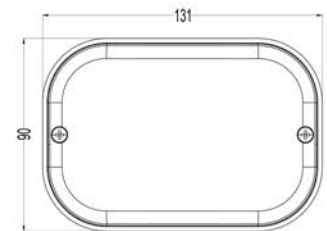

# TD DIRECTION LAMP NASO FLAT

## Features

- 1 Functions; Turn Indicator
- Specially designed for US Market
- Stainless Steel Reflectors Perfect seating system
- Cables can be customized according to customer requests.
- % 100 tested before delivery
- Can be used direct mounting or Ankastre mounting

PARTS	PARTS NAME	PARTS NO
	TD POSITION & DIRECTION LAMP NASO FLAT	0001.3205.XXX
	TD POSITION & DIRECTION LAMP NASO FLAT SS	0001.3205.XXX

<b>BULB</b>	<b>LENS</b>
12 V 21 W      0001.2027.000	0001.0024.000