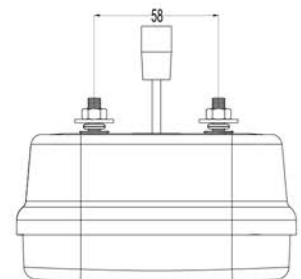

# TD DIRECTION LAMP NASO FLAT

## Features

- 1 Functions; Turn Indicator
- Specially designed for US Market
- Stainless Steel Reflectors Perfect seating system
- Cables can be customized according to customer requests.
- % 100 tested before delivery
- Can be used direct mounting or Ankastre mounting

PARTS	PARTS NAME	PARTS NO
	TD POSITION & DIRECTION LAMP NASO FLAT	0001.3205.XXX
	TD POSITION & DIRECTION LAMP NASO FLAT SS	0001.3205.XXX

<b>BULB</b>	<b>LENS</b>
12 V 21 W      0001.2027.000	0001.0024.000